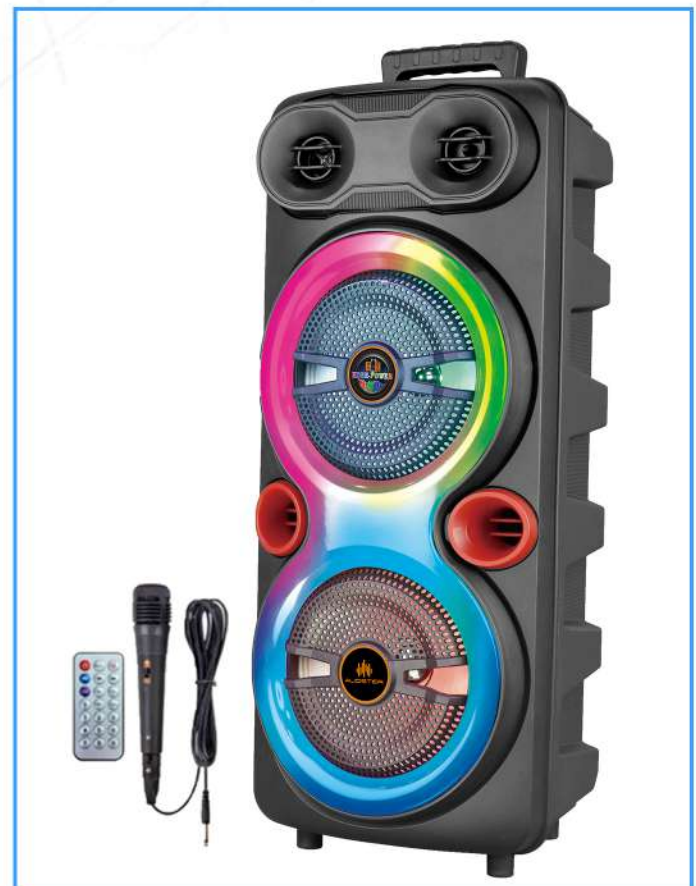

AUD-CH-1206