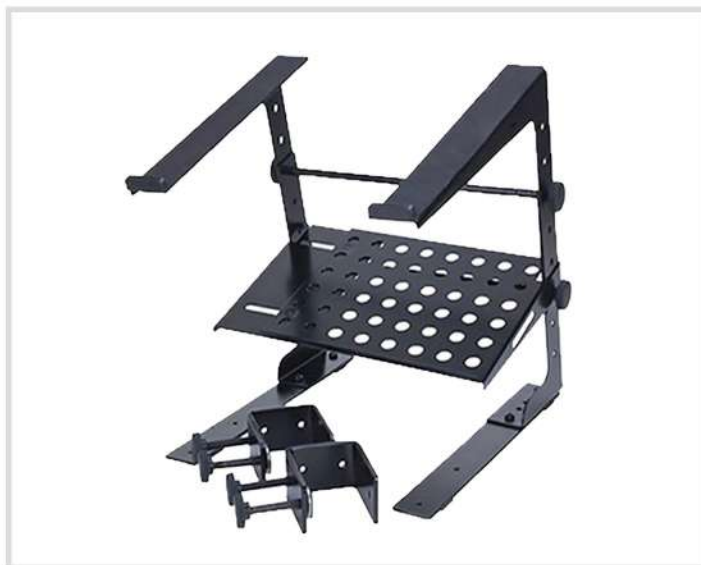

RCA to XLR Female

- 28. C18RXF6 - 6FT

IEC Female to Edison

- 29. Power Cable - 6FT

AUD-LTS-1T

- Solid Laptop Stand for DJs
- Adjustable Height
- Adjustable Width
- Fast to assemble and disassemble

Even compatible with 17" Laptops

AUD-LTS-3T

- Solid Laptop Stand for DJs
- Adjustable Height
- Adjustable Width
- Extra Sub tray Included
- Fast to assemble and disassemble

Even compatible with 17" Laptops

AUD-LTS-5T

- Ideal for DJ's, Musician's, and Home use
- Solid Metal Structure
- Easy to set up and fold closed
- Durable Light Weight Material
- Easily to carried and Stored
- Carrying case Included