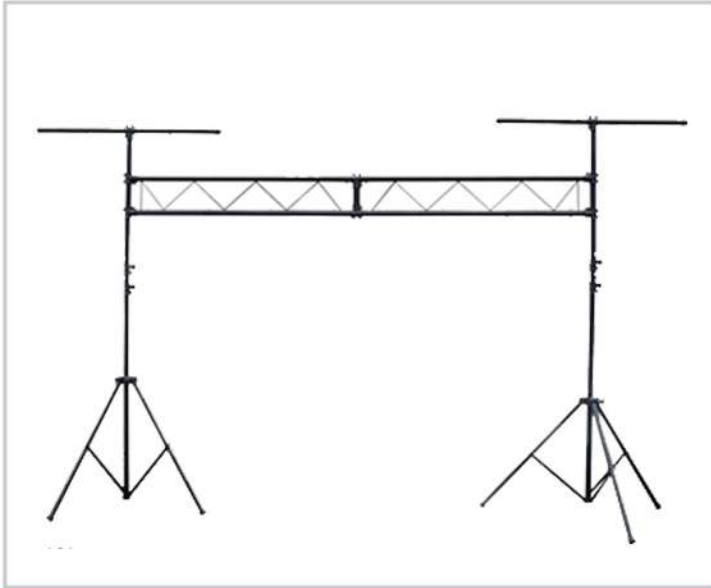

AKG92

NUMARK HF175

AMERICAN AUDIO HP550

AMERICAN AUDIO HP700

AMERICAN AUDIO BL60

LS1 Professional

Lighting Truss System

- Height Adjust: 94.4 inches
- Ideal for all Lighting fixtures
- Great for mobile DJ's, indoor and Outdoor venues
- Made from high quality steel